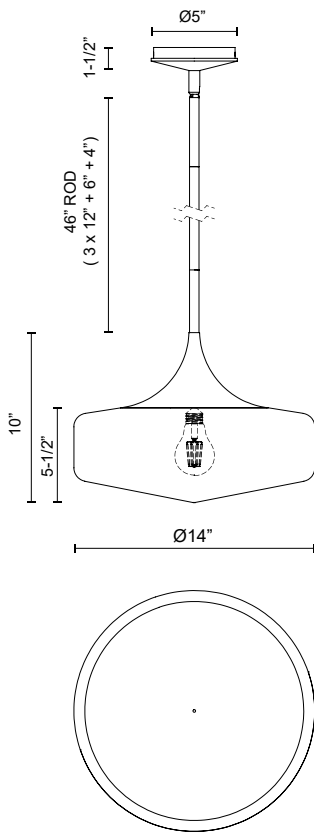

alora mood

P. 1.855.855.8926

CANADA: 102-19028 27th Ave. - Surrey, BC V3Z 5T1

USA: 3035 E. Lone Mountain Rd - Las Vegas, NV, 89081

LINCOLN PD440814AGGO

FIXTURE DIMENSIONS	D14" x H10"
LAMP TYPE	E26
MAX WATTAGE	60W
BULB QTY	1
BULBS INCLUDED	No
RECOMMENDED BULB TYPE	A19
VOLTAGE	120V
GLASS DETAILS	Glossy Opal Glass
MATERIAL	Glass; Steel;
ROD LENGTH	46" Max (3x12" + 1x6" + 1x4")
DIAMETER OF ROD	1/2"
WIRE LENGTH	60"
MINIMUM HANG HEIGHT	18"
SLOPED CEILING ADAPTABLE	Yes, Up to 90 Degrees
LOCATION	Dry
BARCODE	UPC 69175907221
CANOPY DIMENSIONS	D5" x H1-1/2"
FINISH OPTION(S)	Aged Gold; Glossy Opal Glass;
BRAND	Alora Mood

[D - Diameter, L - Length, W - Width, H - Height, E - Extension]

AVAILABLE FINISHES:

PD440814AGGO

*For complete warranty terms, please visit: www.aloralighting.com/warranty